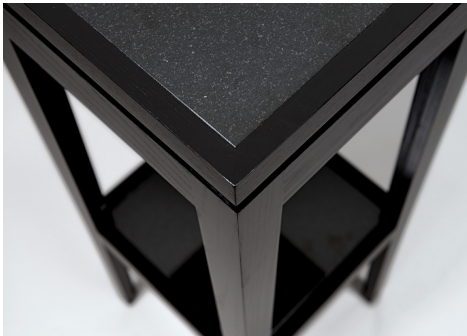

**BLACKENED ASH and GRANITE TILE
DISPLAY TABLE**
14"w · 14"d · 36"h

*Black granite tiles can be
interchanged with white granite
speckled tiles.*

This Blackened Ash Display Table has interchangeable tiles, creating the ability to have a dark or a light background for your art. The table is large enough for a grouping or a single piece of your art. Finish is waxed Tung oil varnish.