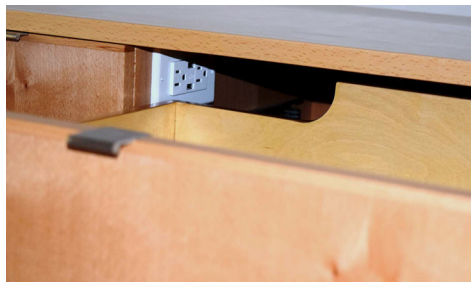

EUROPEAN QUARTER SAWN BEECH LAPTOP DESK
with Charging Station Draws
48"w · 18"d · 36"h

*As featured at
Paula Estey Gallery
Newburyport, MA*

The pleasing mid-century modern look lends its use as a side table or occasional laptop desk.

The side drawers can be used as storage and charging of electronics.

Right drawer for charging peripherals

Left drawer for charging laptop computer