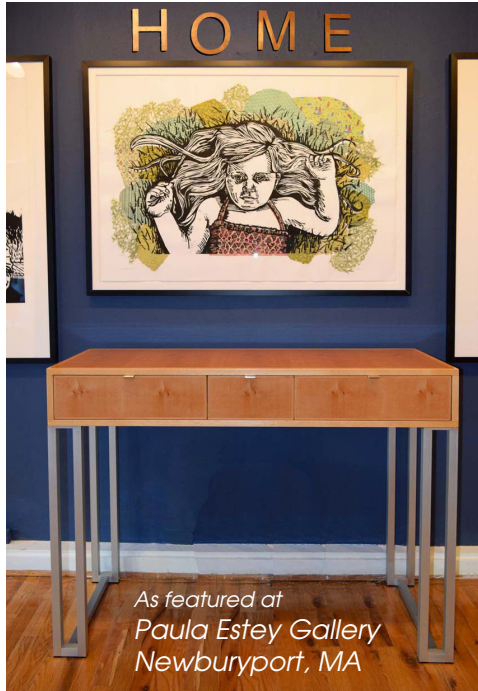

EUROPEAN QUARTER SAWN BEECH LAPTOP DESK
with Charging Station Draws
48"w · 18"d · 36"h

*As featured at
Paula Estey Gallery
Newburyport, MA*

The pleasing mid-century modern look lends its use as a side table or occasional laptop desk.

The imperfections in the Beech plywood offered an opportunity for me to create a beautiful piece of functional furniture that offers not only beauty and function, but a "one of a kind" visual experience.